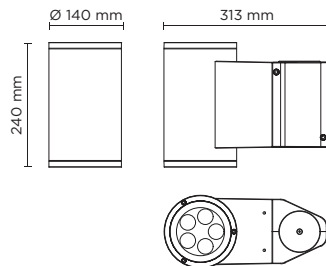

## SINGLE TECH POLE TOP MEDIUM 01 ROUND PRO

Round pole-top mounted luminaire for outdoor installation on a pole diam. 60 mm or 76 mm, with downward light distribution. Phospho-chromatised and polyester powder coated die-cast copper-free aluminium body, tempered safety glass, moulded silicone gasket and stainless steel screws. Clamp for pole diam 60 mm or 76 mm included. Built-in LED driver 220-240V 50-60Hz, with 5 CREE XP-L LED. IP65 rating.

### Technical data

Wattage	14 WATT
IP Rating	IP65
IK Rating	IK09
Material	High corrosion resistance die-cast copper-free aluminum body
Coating	Polyester powder coating with phosphochromating pre-finish
Screws	Stainless steel
Light source	NR. 5 CREE "XP-L" LED
Gasket	Silicone rubber
Glass	Tempered
Transformer	Electronic transformer 220/240V 50/60Hz included
Power cable	3 m neoprene power cable included
Weight	3,80 Kg